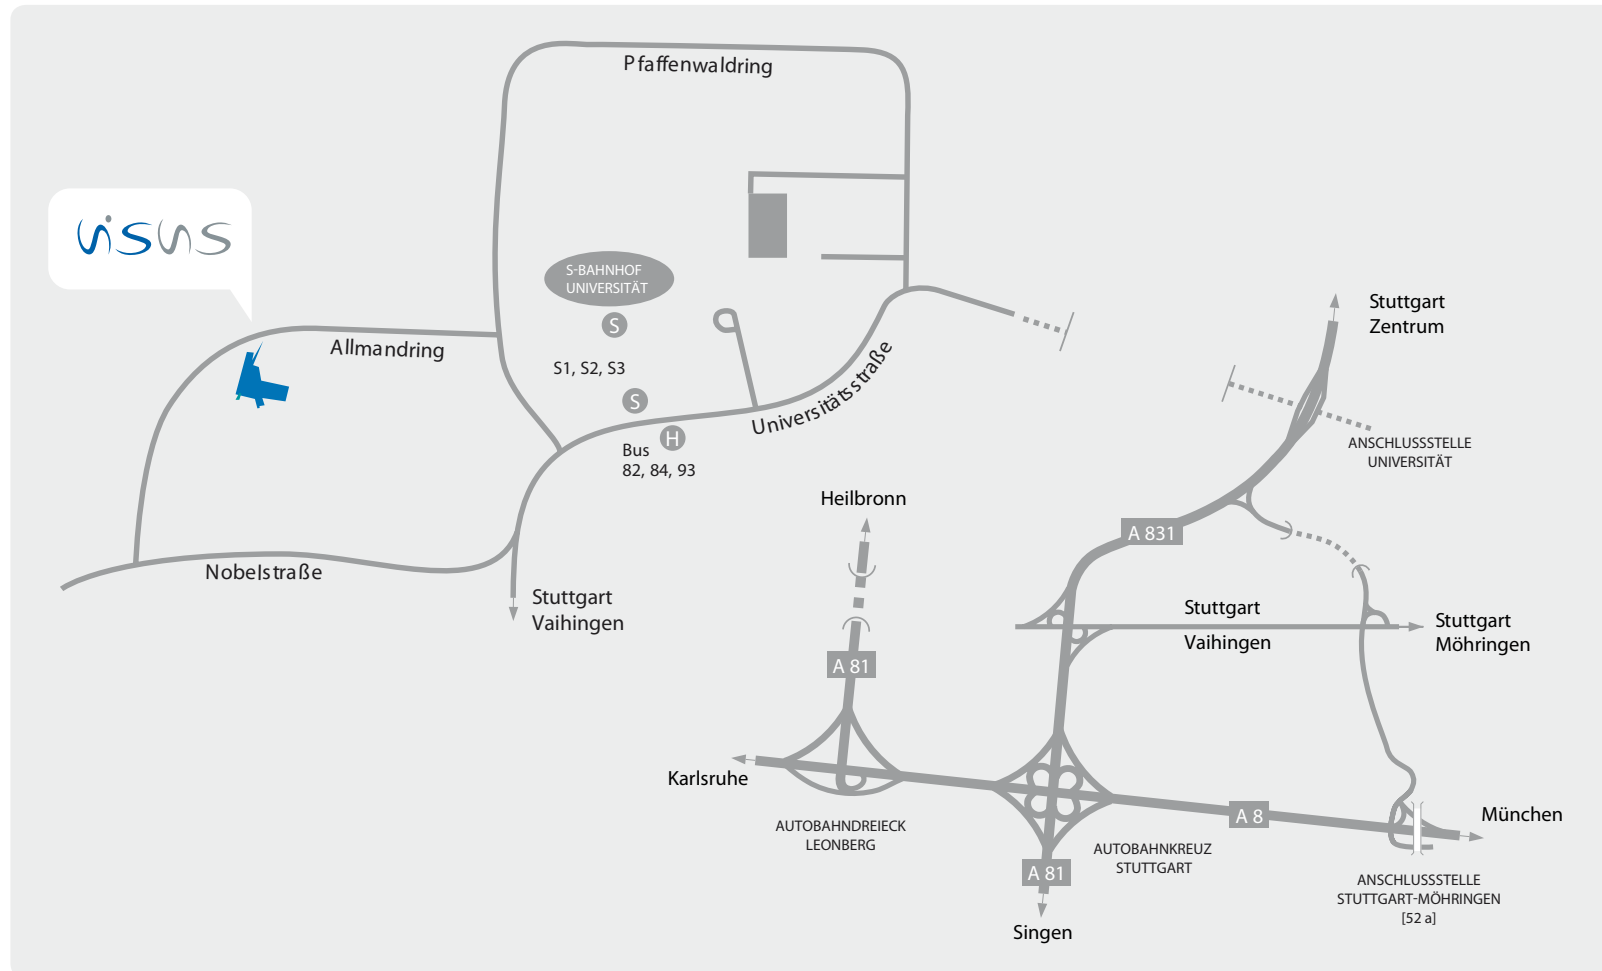

Travel by car

- A 831 up to exit „Universität“, turn to „Universität“.
- Follow the main road (Universitätsstraße, Nobelstraße).
- Turn to the right into the Allmandring. VISUS is placed on the right side of the street.

Public transport

- S-Bahn lines S1, S2 and S3 up to the station „Universität“
- Leave the station into the direction „Universitätszentrum“
- Follow the signs to „HYSOLAR“. You will reach VISUS after a 10 minutes walk.

The Visualisation Research Center of the University of Stuttgart is located in the former HYSOLAR building.