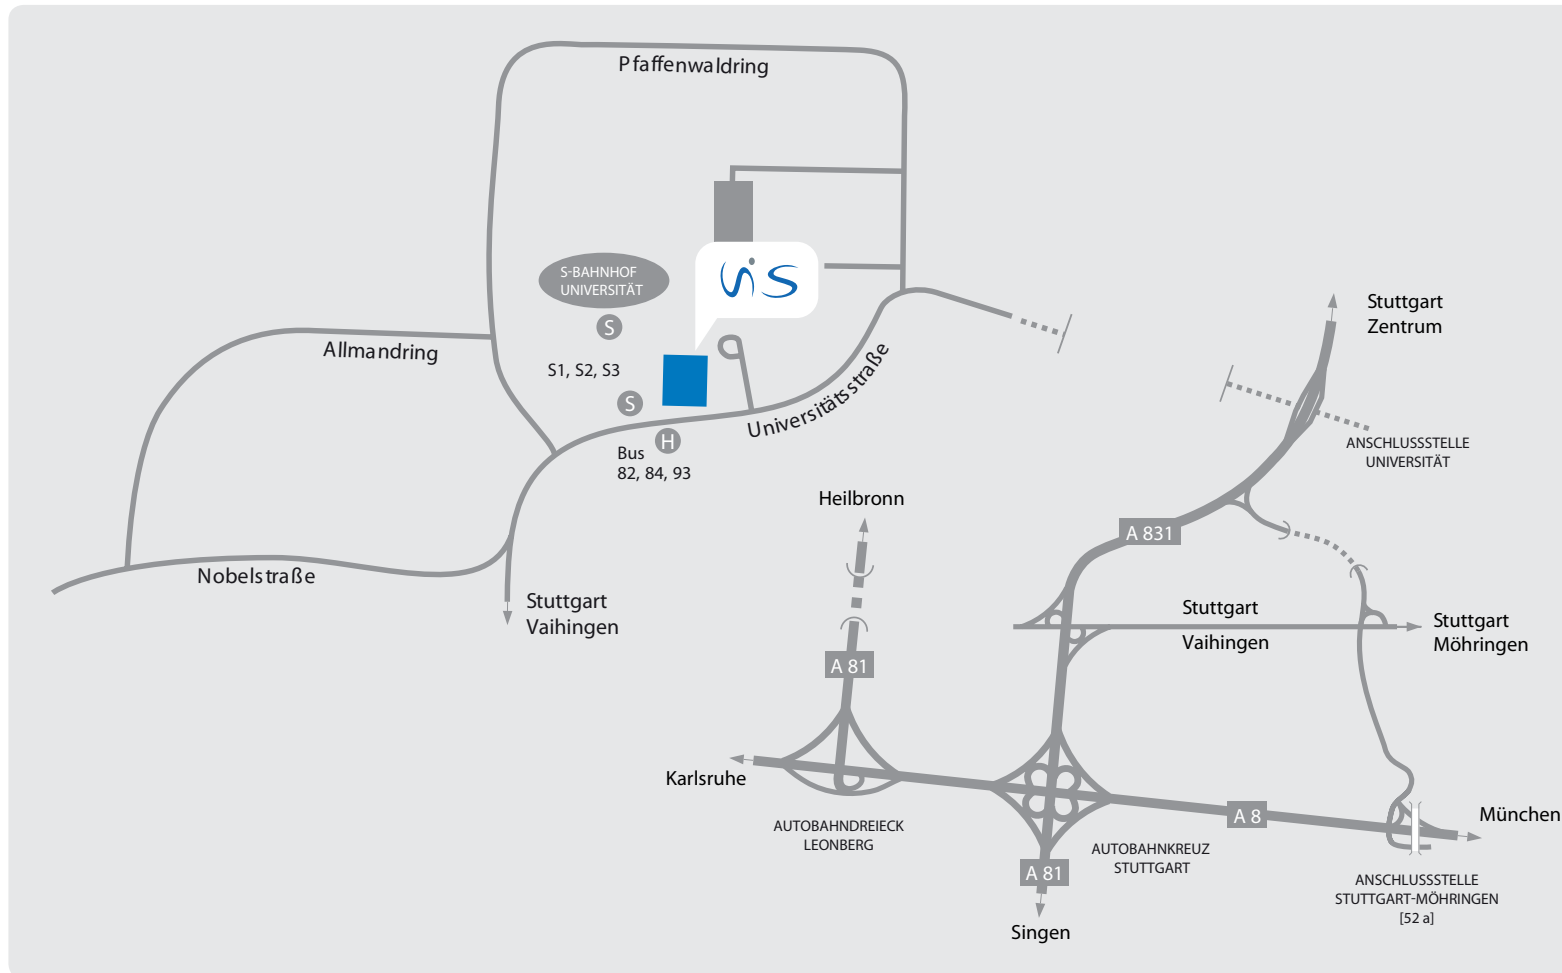

## Travel by car

- A 831 up to exit „Universität“, turn to „Universität“.
- Follow the main road (Universitätsstraße, Nobelstraße).
- Turn to the right. The building is placed on the left side of the street.

## Public transport

- S-Bahn lines S1, S2 and S3 up to the station „Universität“